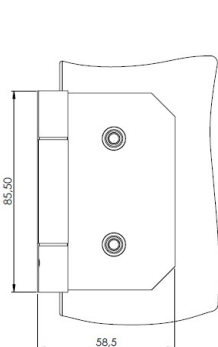

PRODUCT SHEET

Description:

Glass Door Hinge "Riga", Wall/Glass, Black Finish, 6-10mm Glass, Without Cover Plates,Cover Plates To Be Ordered, Seperately, Load Capacity 36kg pr. pair

Item number:

15.30.002-5

Units	Box	Carton	HS Code	Barcode
Pcs.	1	56	8302100090	
				5704866504287

SISO A/S

Mileparken 11
DK-2740 Skovlunde
Denmark
VAT: DK 24786013

Phone +45 45 830 900

www.siso.dk
siso@siso.dk

Danske Bank
Nytorv Branch
Copenhagen
SWIFT: DABADKKK

Account no.
4180 3112 112936
IBAN Account
DK7230003112112936