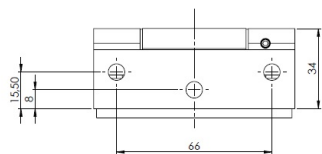

PRODUCT SHEET

Description:

Glass Door Hinge "Riga", Wall/Glass, Black Finish, 6-10mm Glass, Without Cover Plates,Cover Plates To Be Ordered, Seperately, Load Capacity 36kg pr. pair

Item number:

15.30.002-5

Units	Box	Carton	HS Code	Barcode
Pcs.	1	56	8302100090	
				5704866504287

SISO A/S

Mileparken 11
DK-2740 Skovlunde
Denmark
VAT: DK 24786013

Phone +45 45 830 900

www.siso.dk
siso@siso.dk

Danske Bank
Nytorv Branch
Copenhagen
SWIFT: DABADKKK

Account no.
4180 3112 112936
IBAN Account
DK7230003112112936