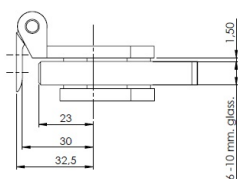

PRODUCT SHEET

Description:

Glass Door Hinge "Riga", Wall/Glass, Black Finish, 6-10mm Glass, Without Cover Plates,Cover Plates To Be Ordered, Seperately, Load Capacity 36kg pr. pair

Item number:

15.30.002-5

Units	Box	Carton	HS Code	Barcode
Pcs.	1	56	8302100090	
				5704866504287

SISO A/S

Mileparken 11
DK-2740 Skovlunde
Denmark
VAT: DK 24786013

Phone +45 45 830 900

www.siso.dk
siso@siso.dk

Danske Bank
Nytorv Branch
Copenhagen
SWIFT: DABADKKK

Account no.
4180 3112 112936
IBAN Account
DK7230003112112936