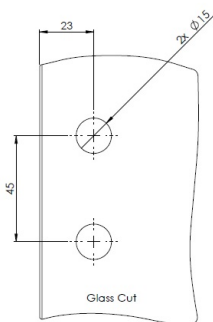

PRODUCT SHEET

Description:

Glass Door Hinge "Riga", Wall/Glass, Black Finish, 6-10mm Glass, Without Cover Plates,Cover Plates To Be Ordered, Seperately, Load Capacity 36kg pr. pair

Item number:

15.30.002-5

Units	Box	Carton	HS Code	Barcode
Pcs.	1	56	8302100090	
				5704866504287

SISO A/S

Mileparken 11
DK-2740 Skovlunde
Denmark
VAT: DK 24786013

Phone +45 45 830 900

www.siso.dk
siso@siso.dk

Danske Bank
Nytorv Branch
Copenhagen
SWIFT: DABADKKK

Account no.
4180 3112 112936
IBAN Account
DK7230003112112936